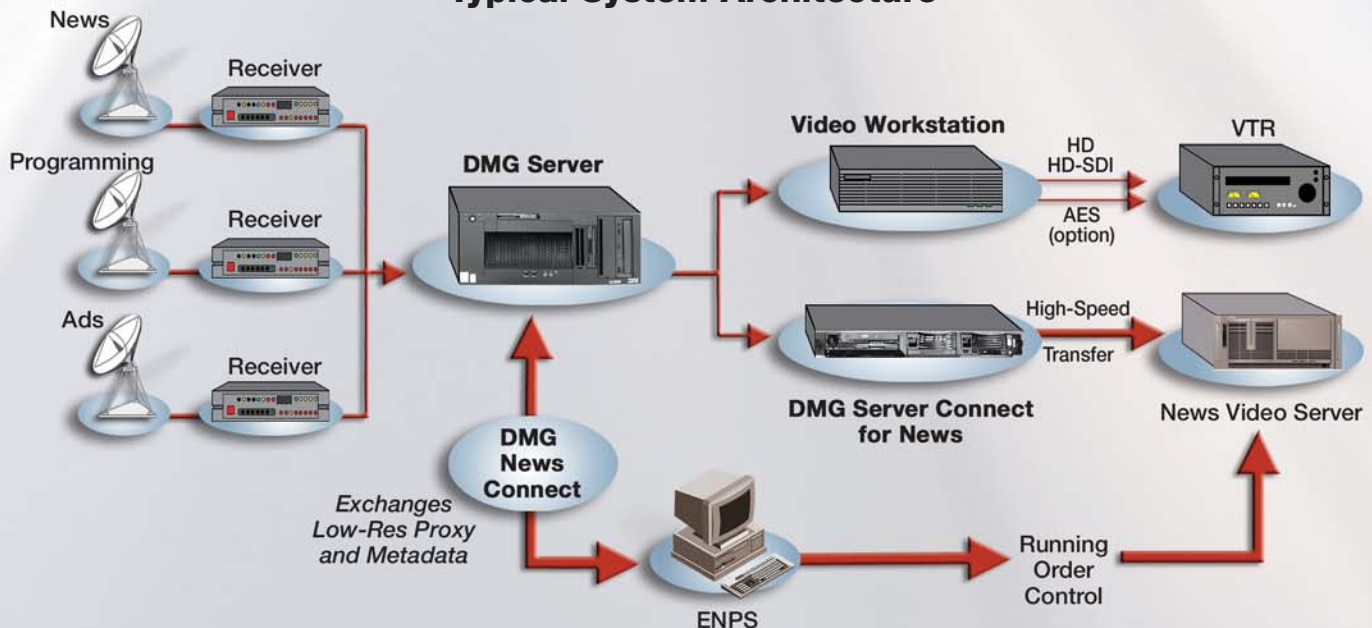

Digital Media Gateway™ HD News Connect

Integrate the Digital Media Gateway into ENPS

Pathfire's Digital Media Gateway™ (DMG) HD News Connect adds unprecedented access and control of your Pathfire-delivered news content and metadata by integrating DMG functionality into your AP ENPS newsroom computer system (NCS).

Empower newsroom desktops

HD News Connect is more than just another ActiveX plug-in. ENPS searches yield relevant news content available on the Pathfire Server. You can view low-resolution browse clips within ENPS and drag and drop the included script information directly into news scripts. Users can focus on a single interface, resulting in increased productivity.

No additional hardware required

HD News Connect is a software service installed on the DMG Server in your facility. Once enabled, a network connection between your newsroom computer system and the DMG Server is all you need to begin realizing the many workflow benefits.

Typical System Architecture

DMG HD News Connect integrates with the DMG HD Server and ENPS.

Integrated solutions

HD News Connect is a companion software module to DMG HD Server Connect for News, another of Pathfire's Connect modules which transfers Pathfire delivered content as files. The file transfer process eliminates the need to load tapes or route and record video.